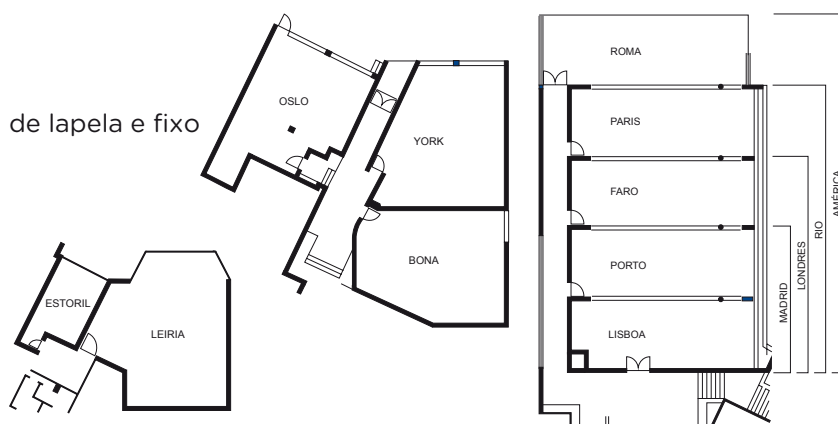

EUROSOL HOTELS

LEIRIA & JARDIM***

Rua D. José Alves Correia da Silva
2414-010 Leiria PORTUGAL

T: +351 244 849 849

F: +351 244 849 840

E-mail: leiria@eurosol.pt
www.eurosol.pt/leiria

SALAS DE REUNIÃO

MATERIAL DE APOIO

Ar condicionado
Amplificador de som, microfones de mesa, volantes, de lapela e fixo
Telefone linha directa e wireless
Mesas rectangulares, púlpito
Datashow, écrans, tv e vídeo e quadros de papel

SERVIÇOS DE APOIO

Business center
Coffee break, bar e refeições
Alojamento
Parque de estacionamento e garagem
Todas as salas dispõem de luz natural

MEETING ROOMS

MATERIAL SUPPORT

Air conditioning
Sound amplifier
Desktop microphone wheel, lapel and fixed
Telephone with direct line and wireless
Rectangular tables, pulpit
Datashow, Screens, TV, Video
Paper boards

SUPPORT SERVICES

Business center
Coffee break, Bar and express meals
Accommodation
Parking and garage
All rooms have natural daylight

SALAS ROOMS	Comp. Length	Larg. Width	Alt. height	Área m² Area m²	Plateia Theatre	"U" "U"	Escola School
Lisboa	13	4.80	3.05	62	40	20	28
Porto	13	4.80	3.05	62	60	24	36
Faro	13	4.80	3.05	62	60	24	36
Paris	13	4.80	3.05	62	60	24	36
Roma	13	4.80	3.05	62	60	24	36
Estoril	6	3.50	2.90	21	20	10	12
Leiria	10	9.50	2.90	95	85	30	44
Bona	10	6.70	3.05	67	65	25	36
York	10	7	3.05	70	70	27	40
Oslo	8	7	2.50	56	35	18	15
Madrid	13	9.60	3.05	125	110	34	46
Londres	14.40	13	3.05	187	200	46	82
Rio	19.20	13	3.05	249	290	62	124
América	24	13	3.05	325	400	78	160